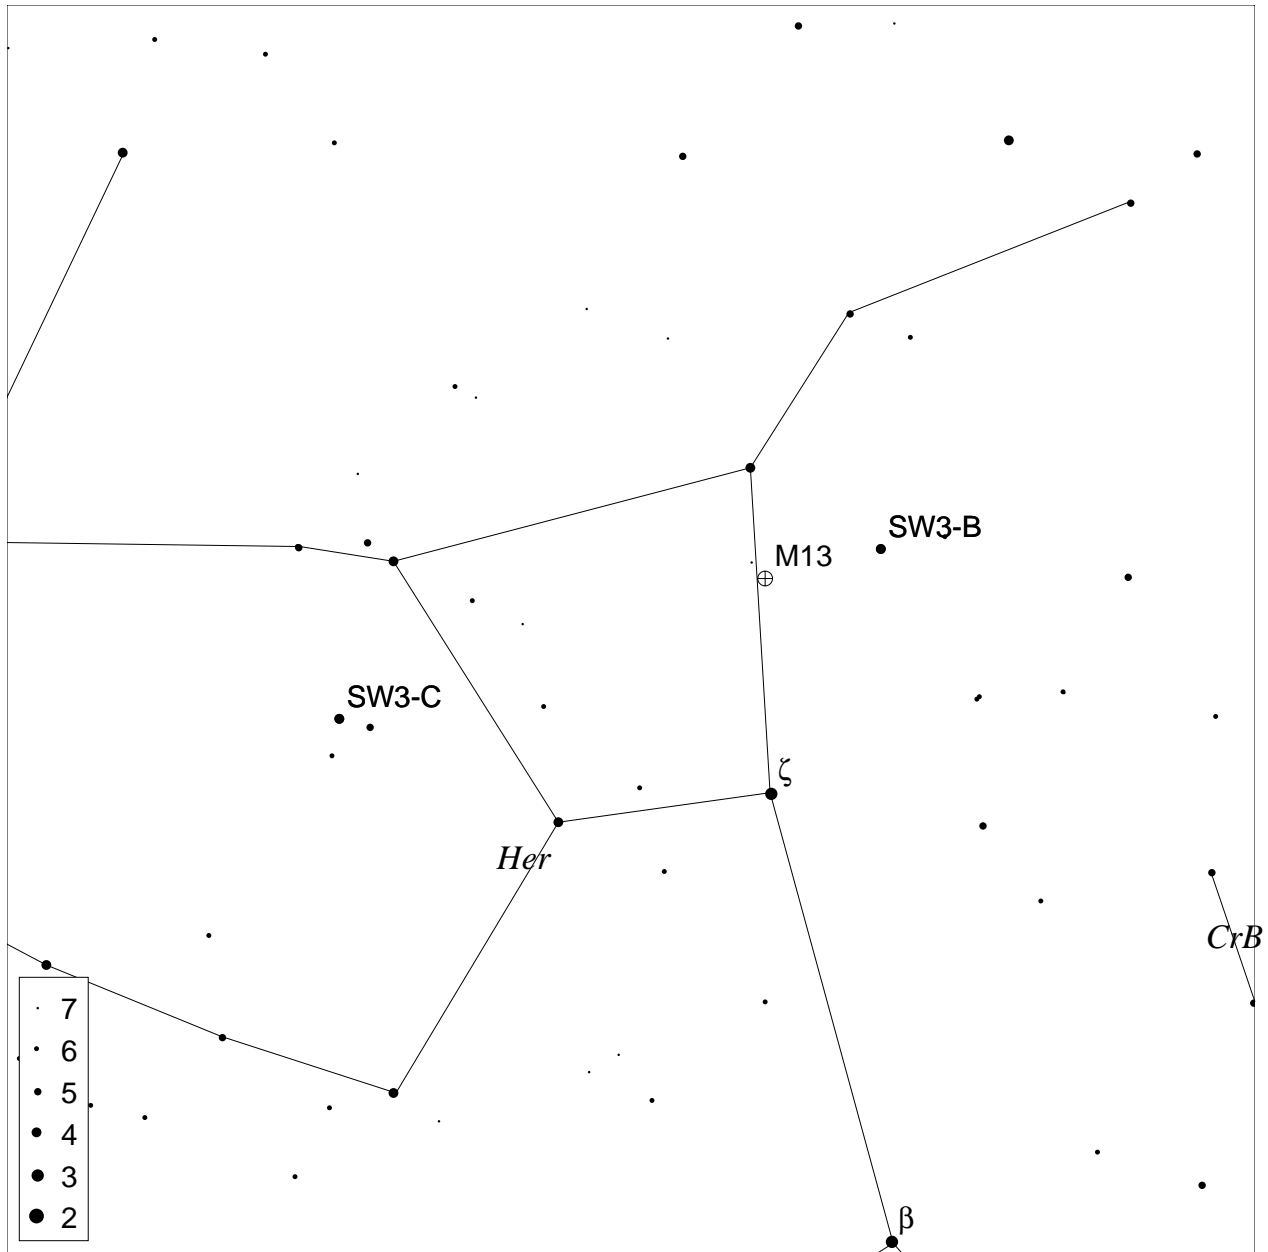

May3(Wide)

XEphem Topocentric Mean RA/Dec Sky View
Tokyo, Japan

RA: 16:53:50.0
Declination: 35:19:30
Epoch: 2000.00
Altitude: 32:47:11
Azimuth: 67:26:24
Field Width: 28:08

North is up - West is right

Julian Date: 2453859.00115
Sidereal Time: 12:05:39
UTC Date: 5/03/2006
UTC Time: 12:01:39
Latitude: 35:45:00 N
Longitude: 139:45:00 E