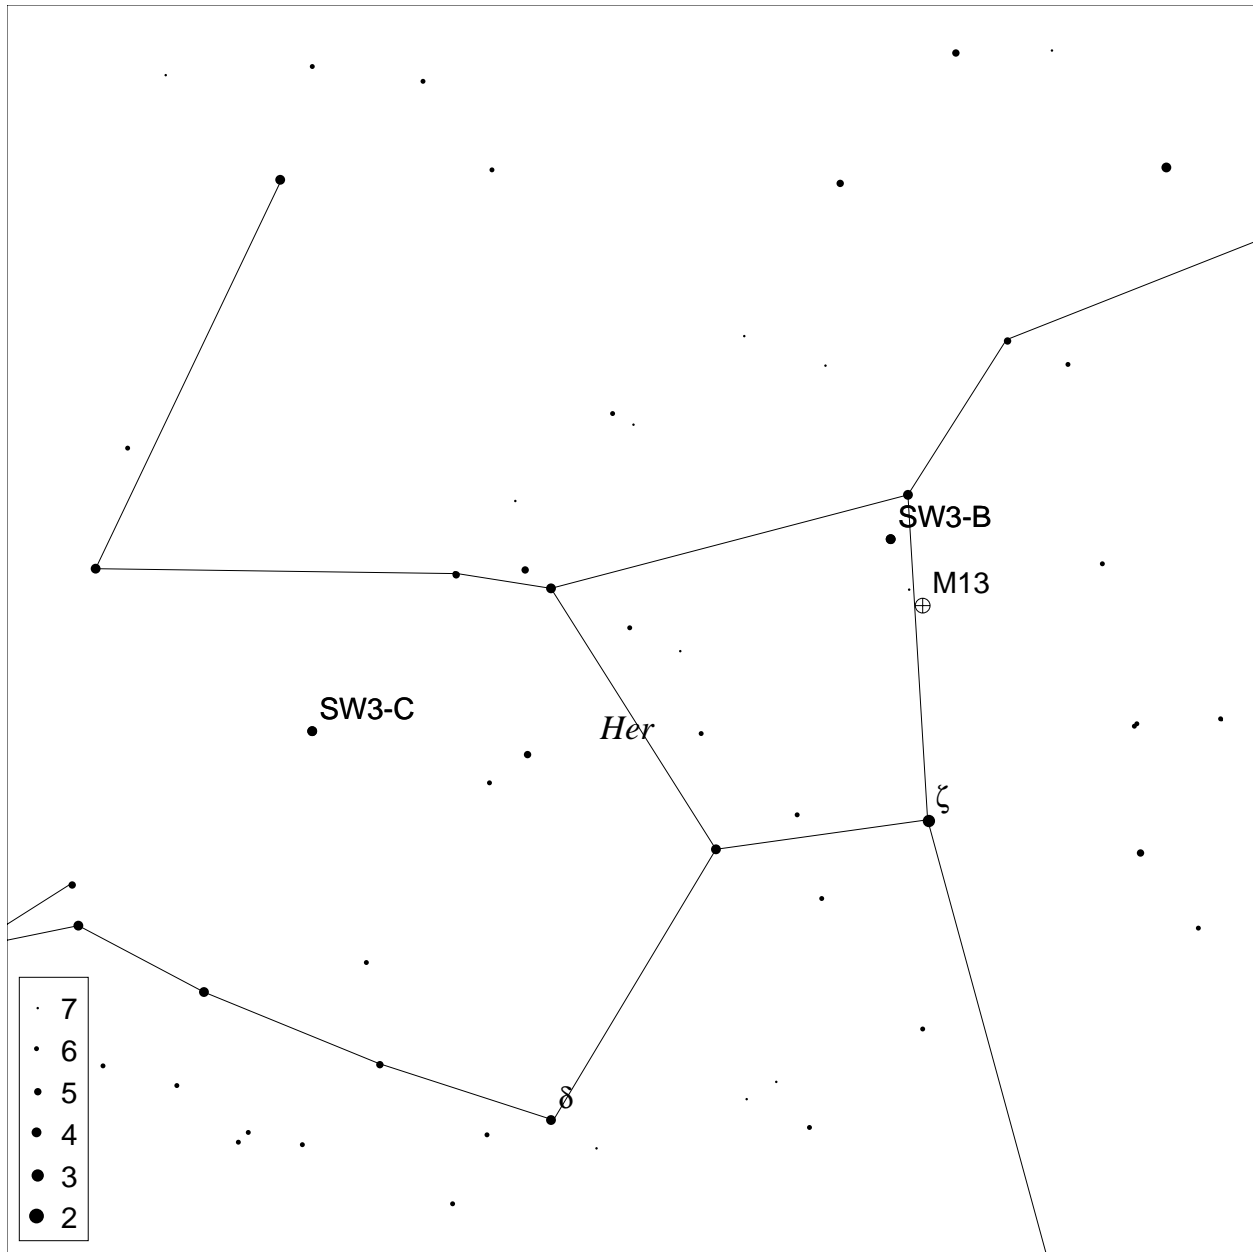

May4(Wide)

XEphem Topocentric Mean RA/Dec Sky View
Tokyo, Japan

RA: 17:08:02.1
Declination: 35:56:07
Epoch: 2000.00
Altitude: 31:07:26
Azimuth: 65:47:44
Field Width: 28:08

North is up - West is right

Julian Date: 2453860.00115
Sidereal Time: 12:09:35
UTC Date: 5/04/2006
UTC Time: 12:01:39
Latitude: 35:45:00 N
Longitude: 139:45:00 E