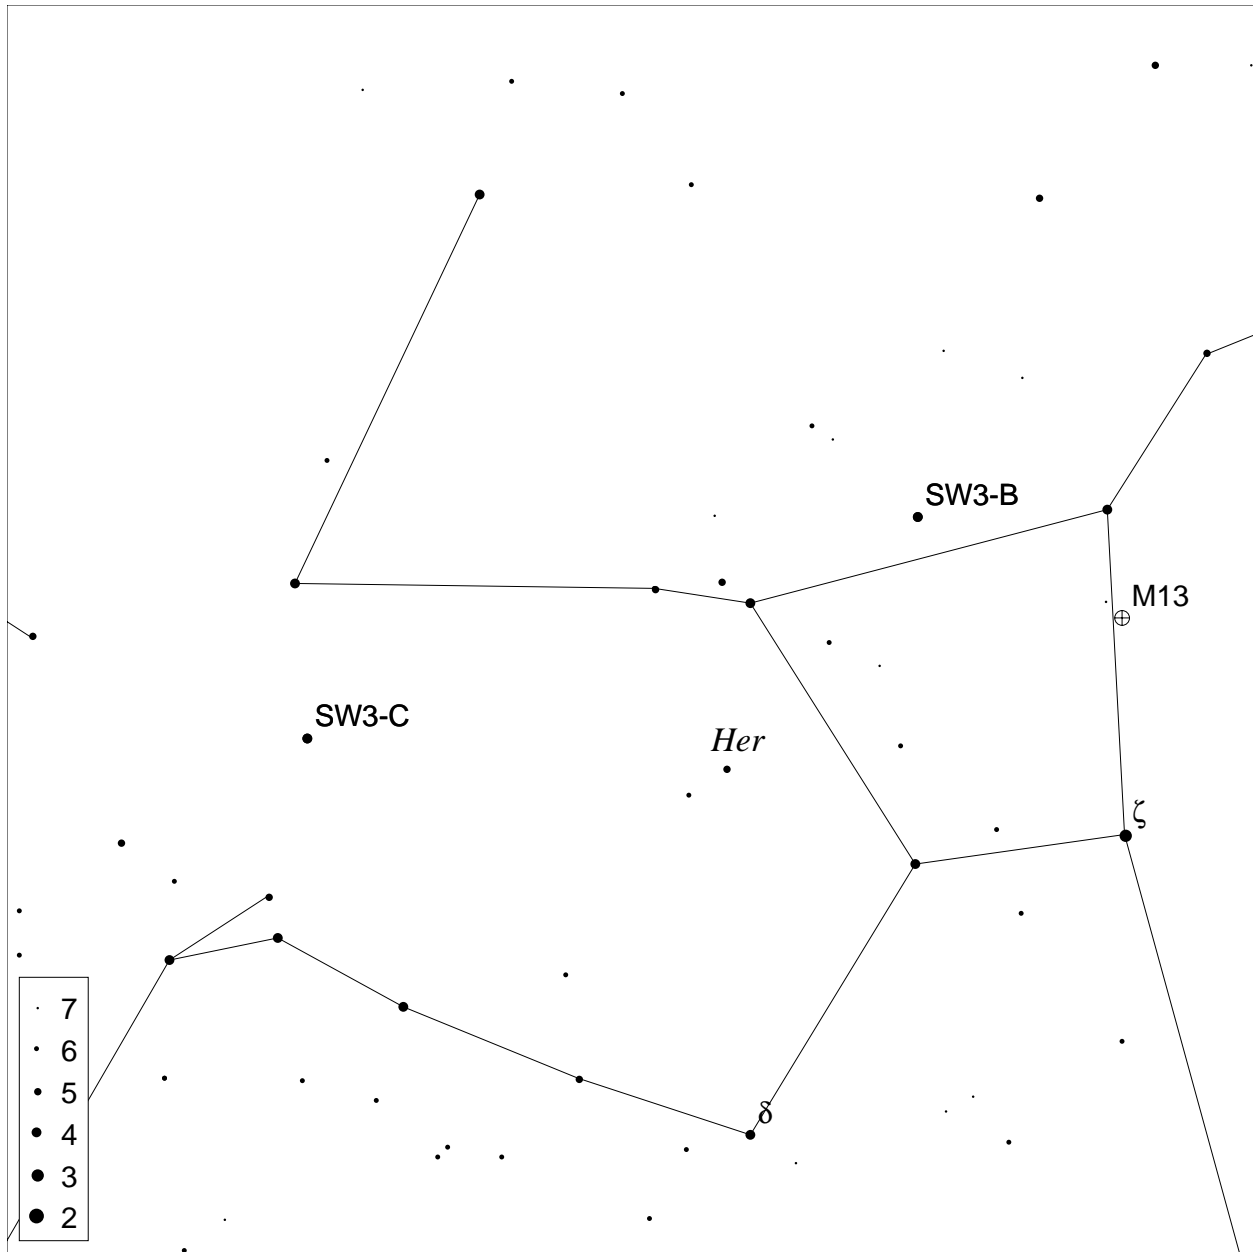

May5(Wide)

XEphem Topocentric Mean RA/Dec Sky View
Tokyo, Japan

RA: 17:25:58.4
Declination: 36:14:56
Epoch: 2000.00
Altitude: 28:41:09
Azimuth: 64:06:37
Field Width: 28:08

North is up - West is right

Julian Date: 2453861.00115
Sidereal Time: 12:13:32
UTC Date: 5/05/2006
UTC Time: 12:01:39
Latitude: 35:45:00 N
Longitude: 139:45:00 E